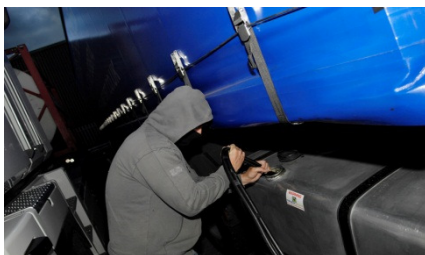

RSU-TRANSPORT

Edge Video Solutions

Video stored at the edge, available on-demand

<http://www.edgevs.com>

Rapid-Deploy Camera System

The RSU-TRANSPORT is a camera solution that's ready for any emergency situation. It provides portable, on-scene, live-streaming, wireless video surveillance for use by Law Enforcement, fire-EMS, homeland security and loss prevention.

They are powered by Lithium-Ion battery packs and user Cellular 4G-LTE Technology as well as WiFi 802.11n wireless technology.

FEATURES

- Support for fixed & PTZ IP cameras
- Capable of reading a license plate at 500ft
- 4G LTE Cellular Access
- 24hour Battery Operation
- Cellular Speeds up to 30Mbps
- Video Stream to Mobile Devices
- Detects Human Movement via Analytics
- Internal storage up to 1TB
 Pelco - AC/DC Operation & Car Adapter
- Embedded Milestone XProtect or ExactQ VMS
- Dimensions: 22" x 17" x 10"
- Remote restart and power cycle
- Video Monitoring Service available